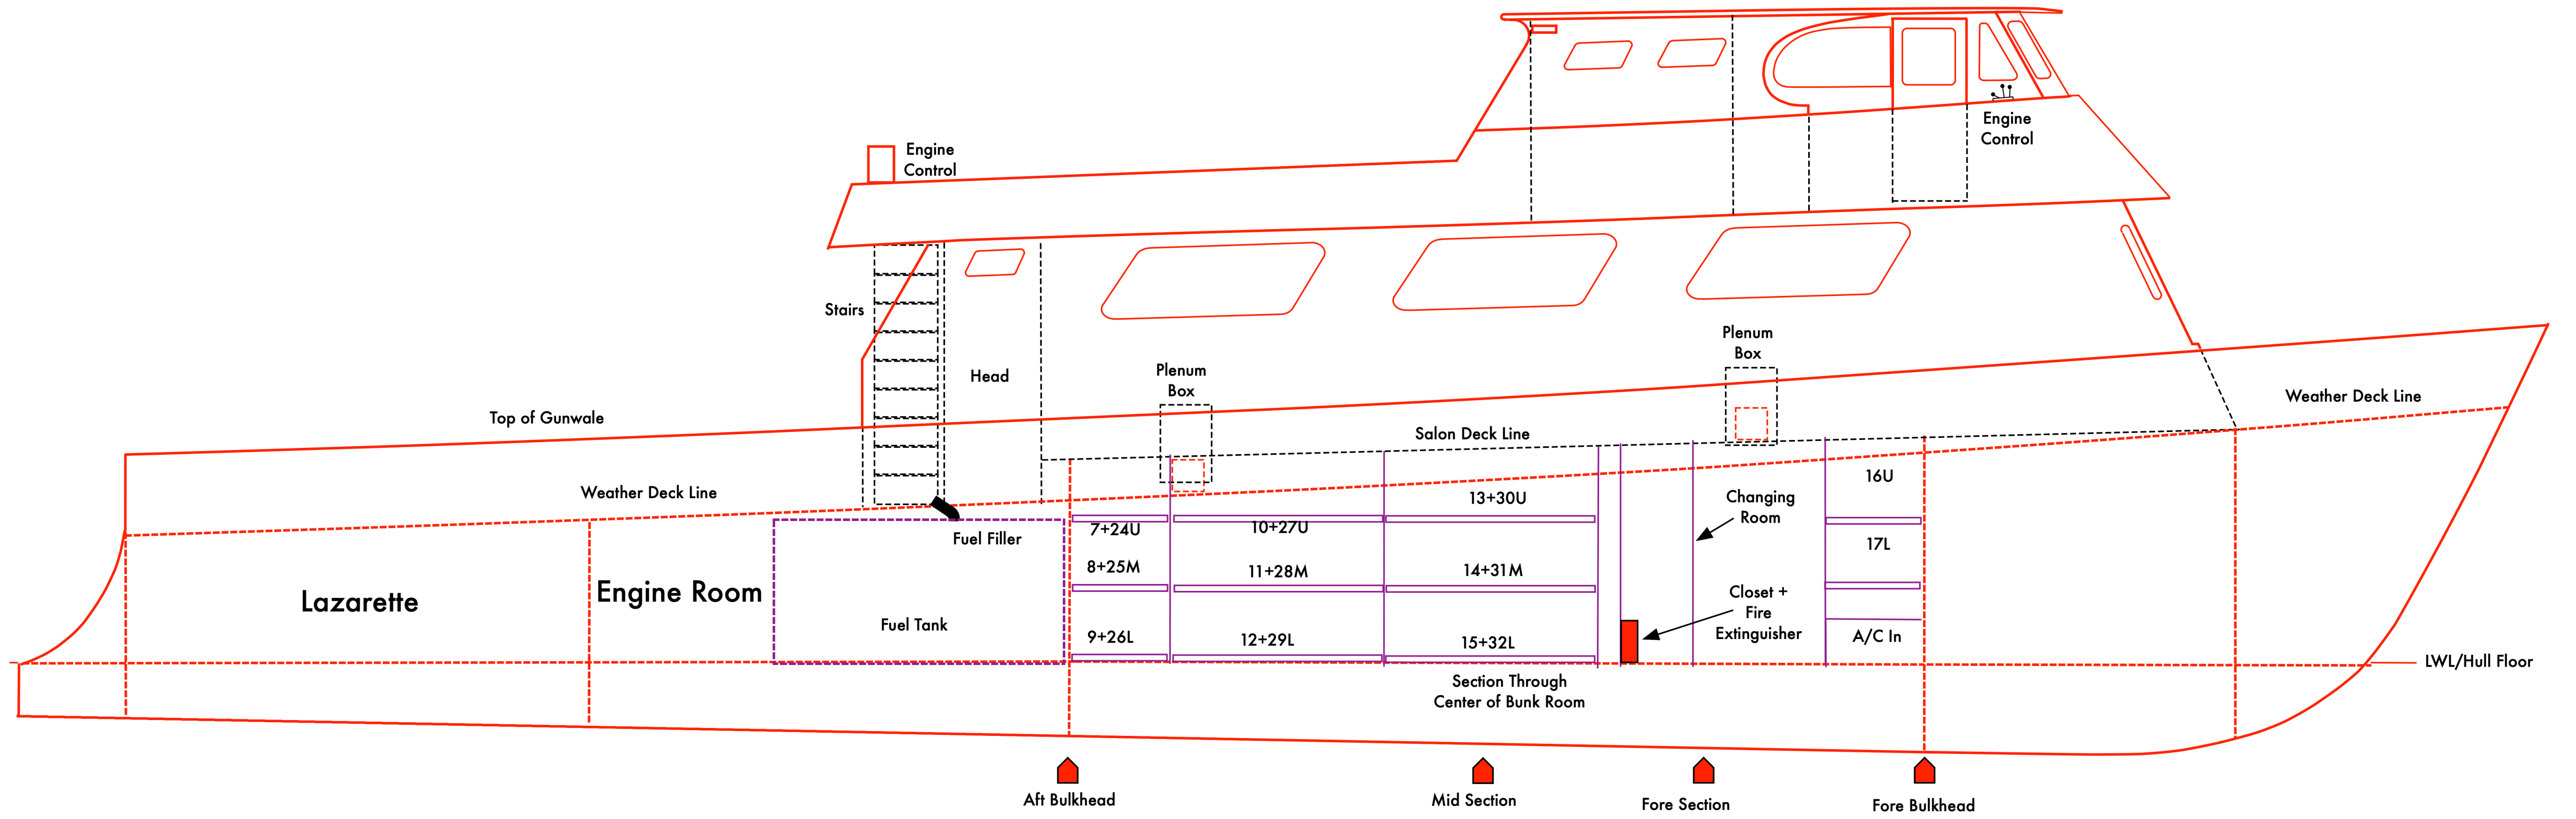

Outer Wall  
of Main Deckhouse at  
Weather Deck Level

Plenum  
Box

Plenum  
Box

Plenum  
Box

Fill

Shutoff

Shower

Head #1

Shower

Fire Extinguisher

Bench Seating

Tables

Inner Wall of  
Salon at Salon  
Deck Level

Galley  
Area

Escape  
Hatch

Service Islands

Stairs

Head #2

Head #3

Fill

Shutoff

Fire Extinguisher

Coffee  
Bar

TV Set

Tables

Bench Seating

Plenum  
Box

Plenum  
Box

Salon Deck

Lower Deck and Arrangement of Bunk Room

Profile, Engine Room, and Section Through Bunk Room