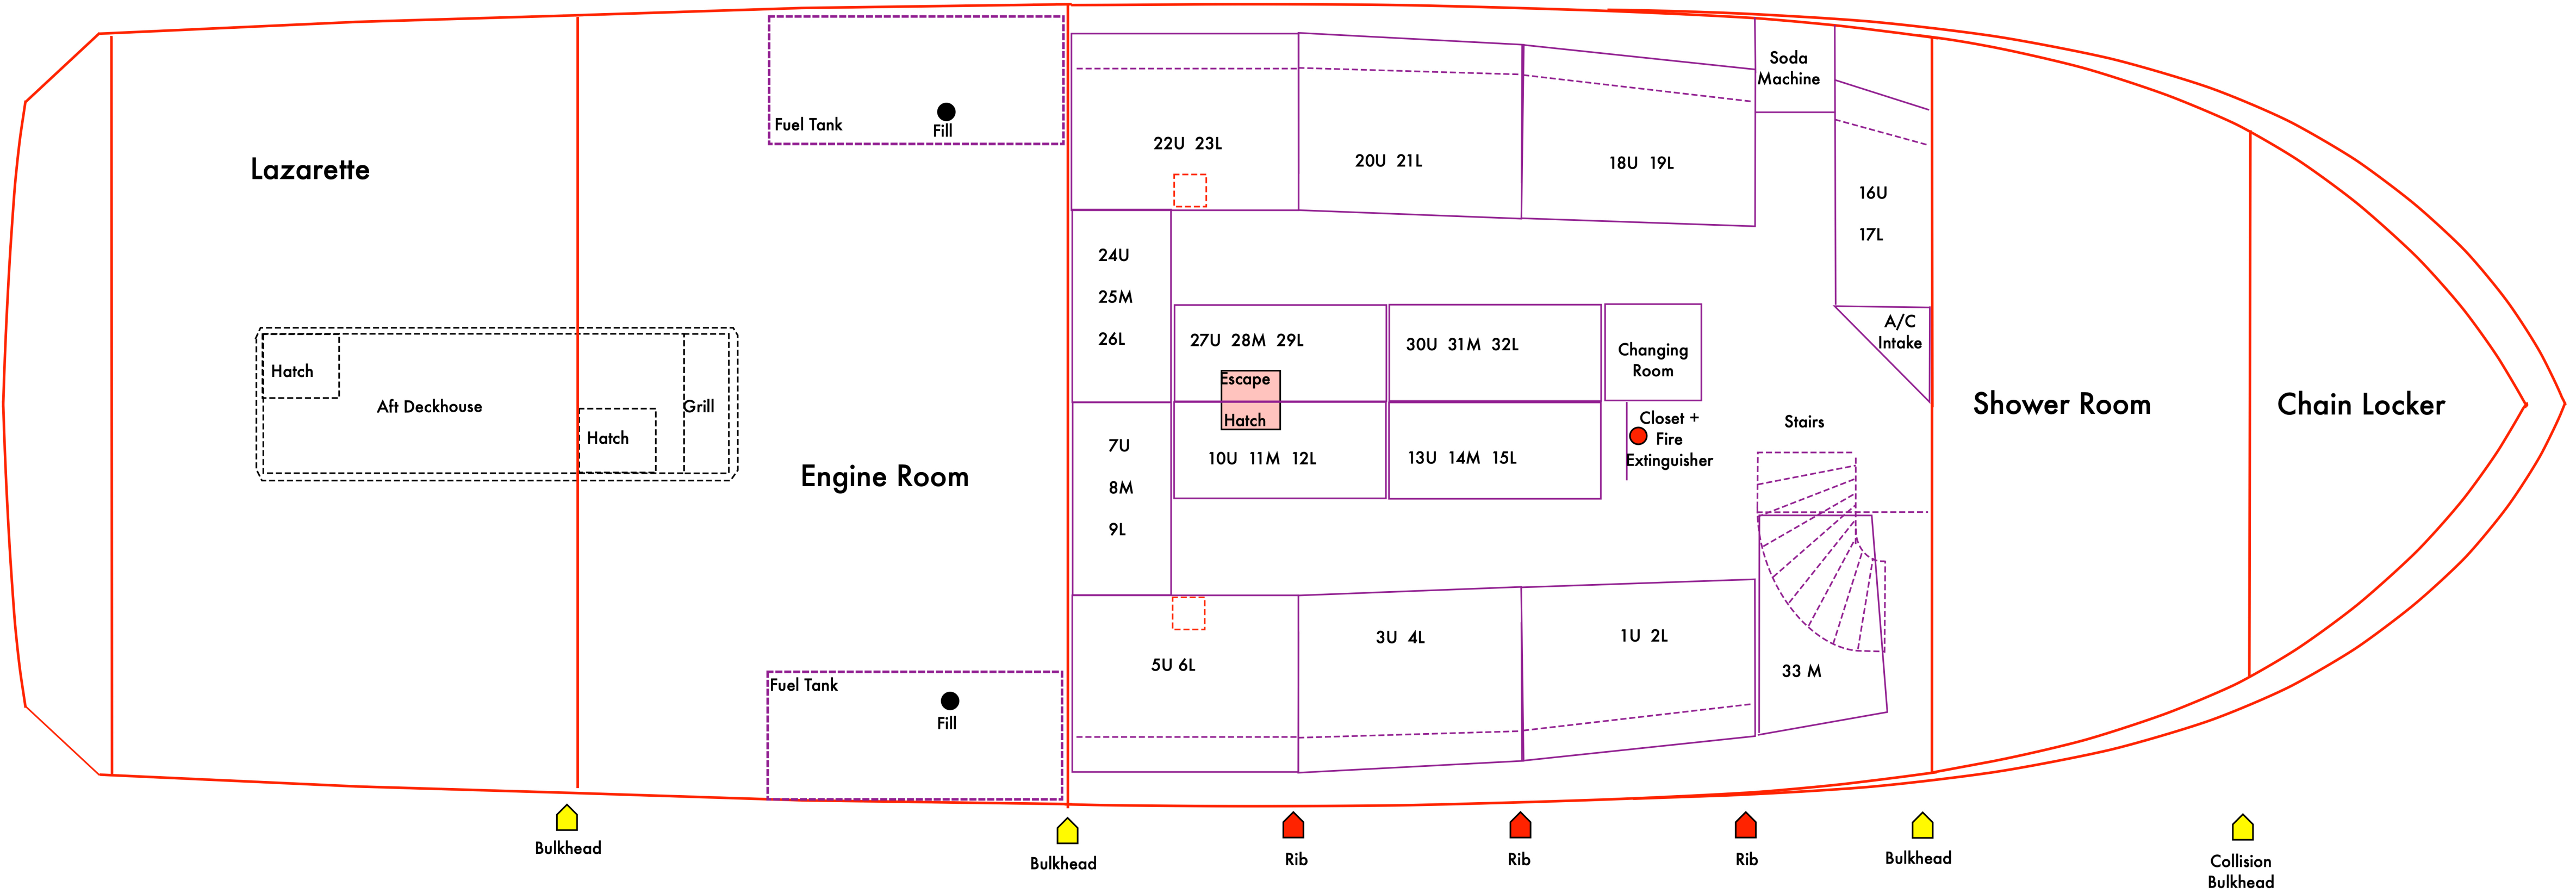

Outer Wall  
of Main Deckhouse at  
Weather Deck Level

Plenum  
Box

Plenum  
Box

Plenum  
Box

Fill

Shutoff

Shower

Head #1

Shower

Fire Extinguisher

Bench Seating

Tables

Inner Wall of  
Salon at Salon  
Deck Level

Galley  
Area

Escape  
Hatch

Service Islands

Stairs

Head #2

Head #3

Fill

Shutoff

Fire Extinguisher

Coffee  
Bar

TV Set

Tables

Bench Seating

Plenum  
Box

Plenum  
Box

Salon Deck

Lower Deck and Arrangement of Bunk Room

Profile, Engine Room, and Section Through Bunk Room