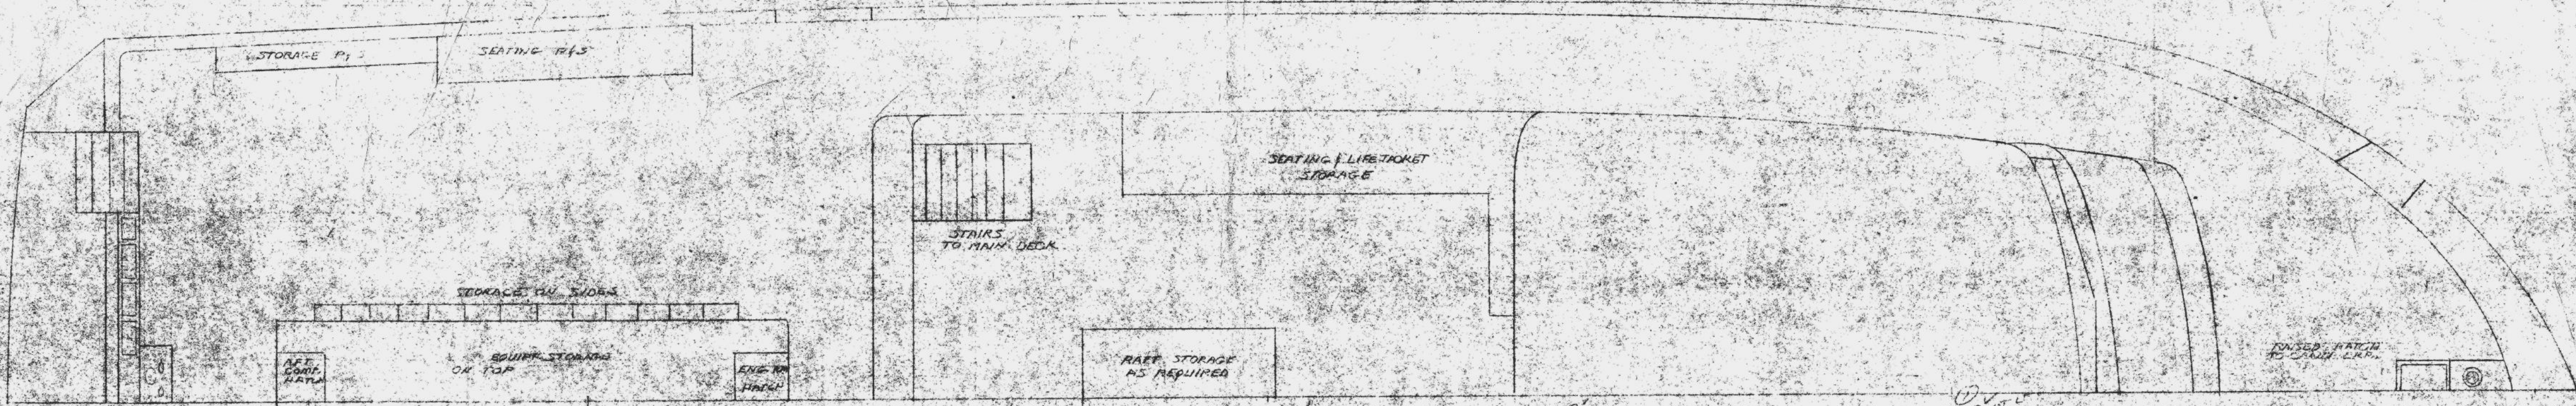

COMMERCIAL PASSENGER BOAT NO. 7502  
 OUTBOARD PROFILE & DECK ARRANGEMENT  
 SCALE 1" = 1'-0"  
 SEAWAY BOAT CO. LONG BEACH, CALIF. DWG NO. 2

BOAT NO. 7502 DE  
 PROFILE & DECK  
 ARRANGEMENT  
 SCALE 1" = 1'-0"  
 SEAWAY BOAT CO.  
 LONG BEACH, CALIF.

**Dive Boat Conception  
General Layout  
Version of 07 December 2021**

**For Use of Team Members Only**

Revision History	
07.09.21	Added Aft Engine Control, Fire Main and Cable Openings
12.05.21	Added Location of Split in Starboard Fuel Tank and Rusted Hole in Port Fuel Tank
12.07.21	Added Location of Fuel Shutoff Valves