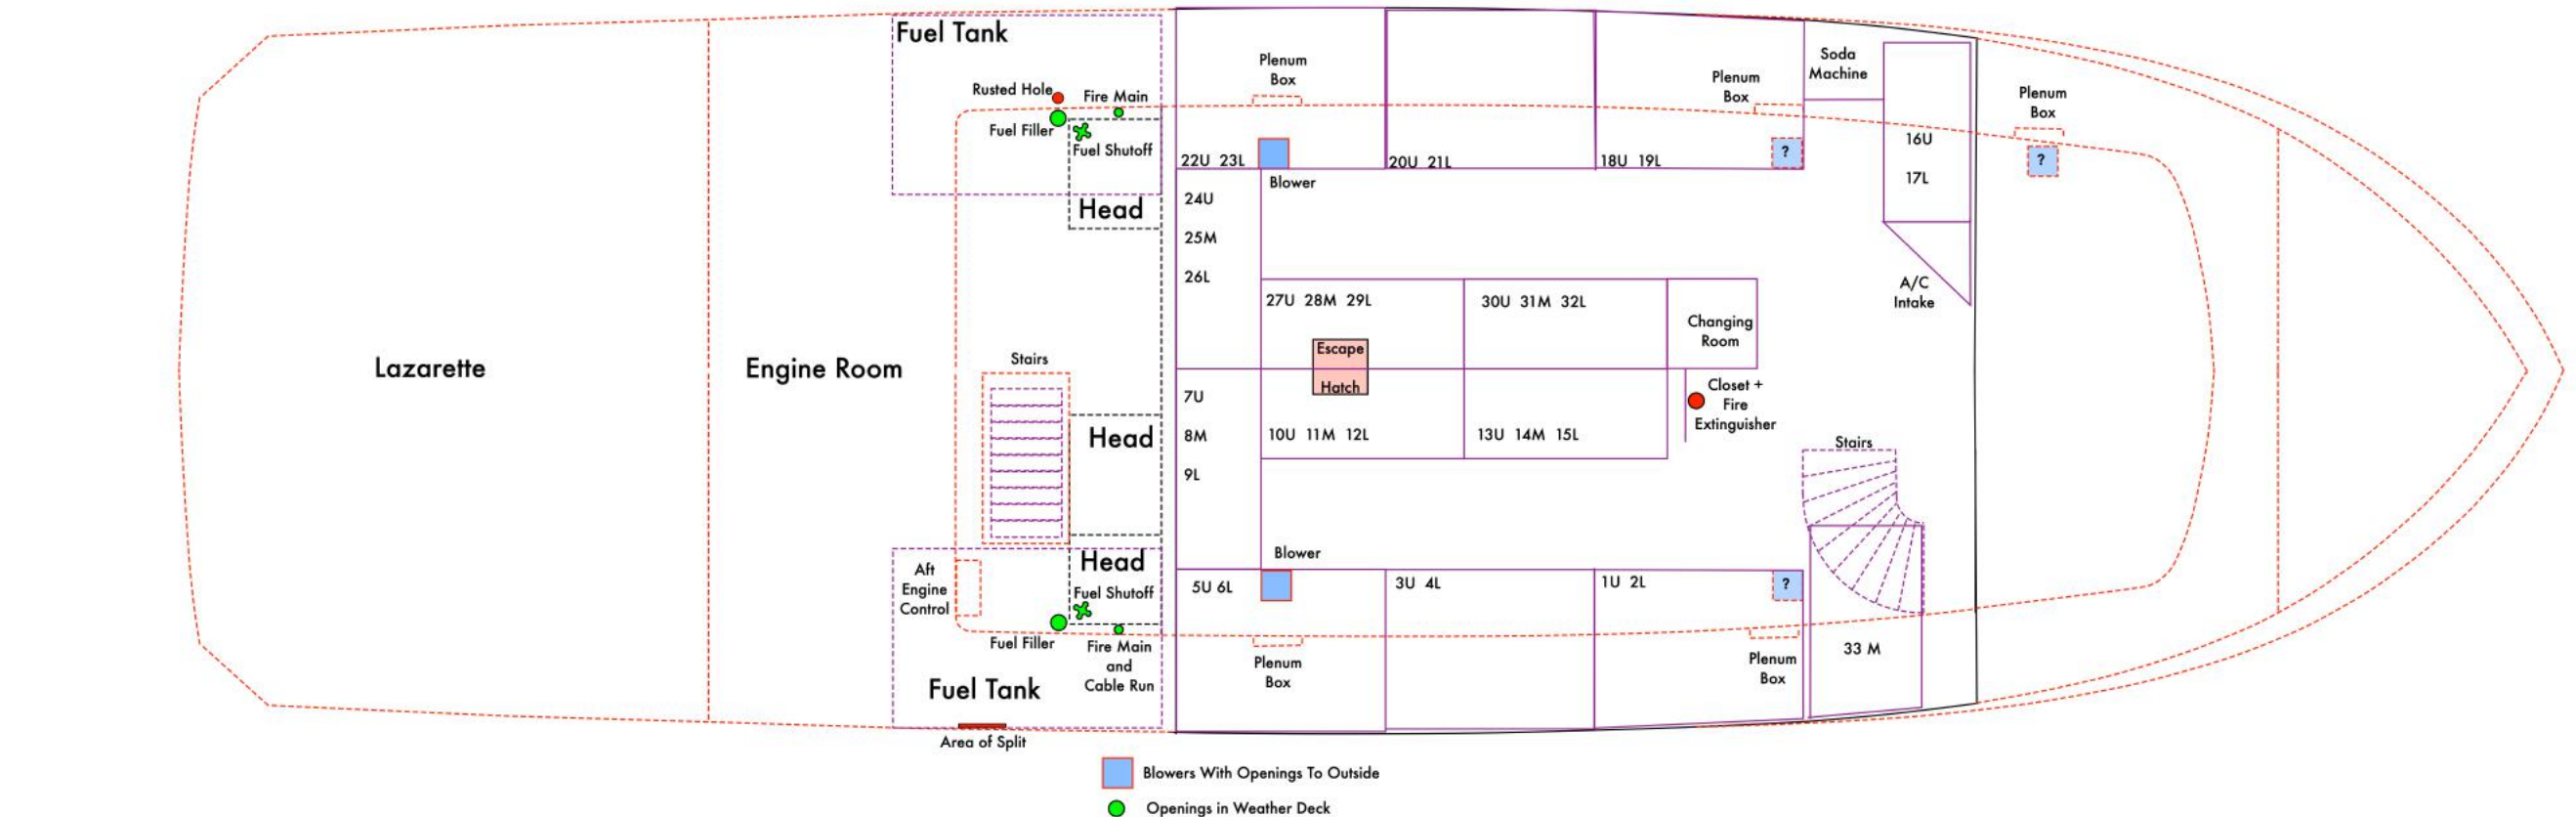

COMMERCIAL PASSENGER BOAT NO. 7502  
 OUTBOARD PROFILE & DECK ARRANGEMENT  
 SCALE 1" = 1'-0"  
 SEAWAY BOAT CO. LONG BEACH, CALIF. DWG NO. 2

BOAT NO. 7502 DE  
 PROFILE & DECK  
 ARRANGEMENT  
 SCALE 1" = 1'-0"  
 SEAWAY BOAT CO.  
 LONG BEACH, CALIF.

**Dive Boat Conception  
General Layout  
Version of 07 December 2021**

**For Use of Team Members Only**

Revision History	
07.09.21	Added Aft Engine Control, Fire Main and Cable Openings
12.05.21	Added Location of Split in Starboard Fuel Tank and Rusted Hole in Port Fuel Tank
12.07.21	Added Location of Fuel Shutoff Valves