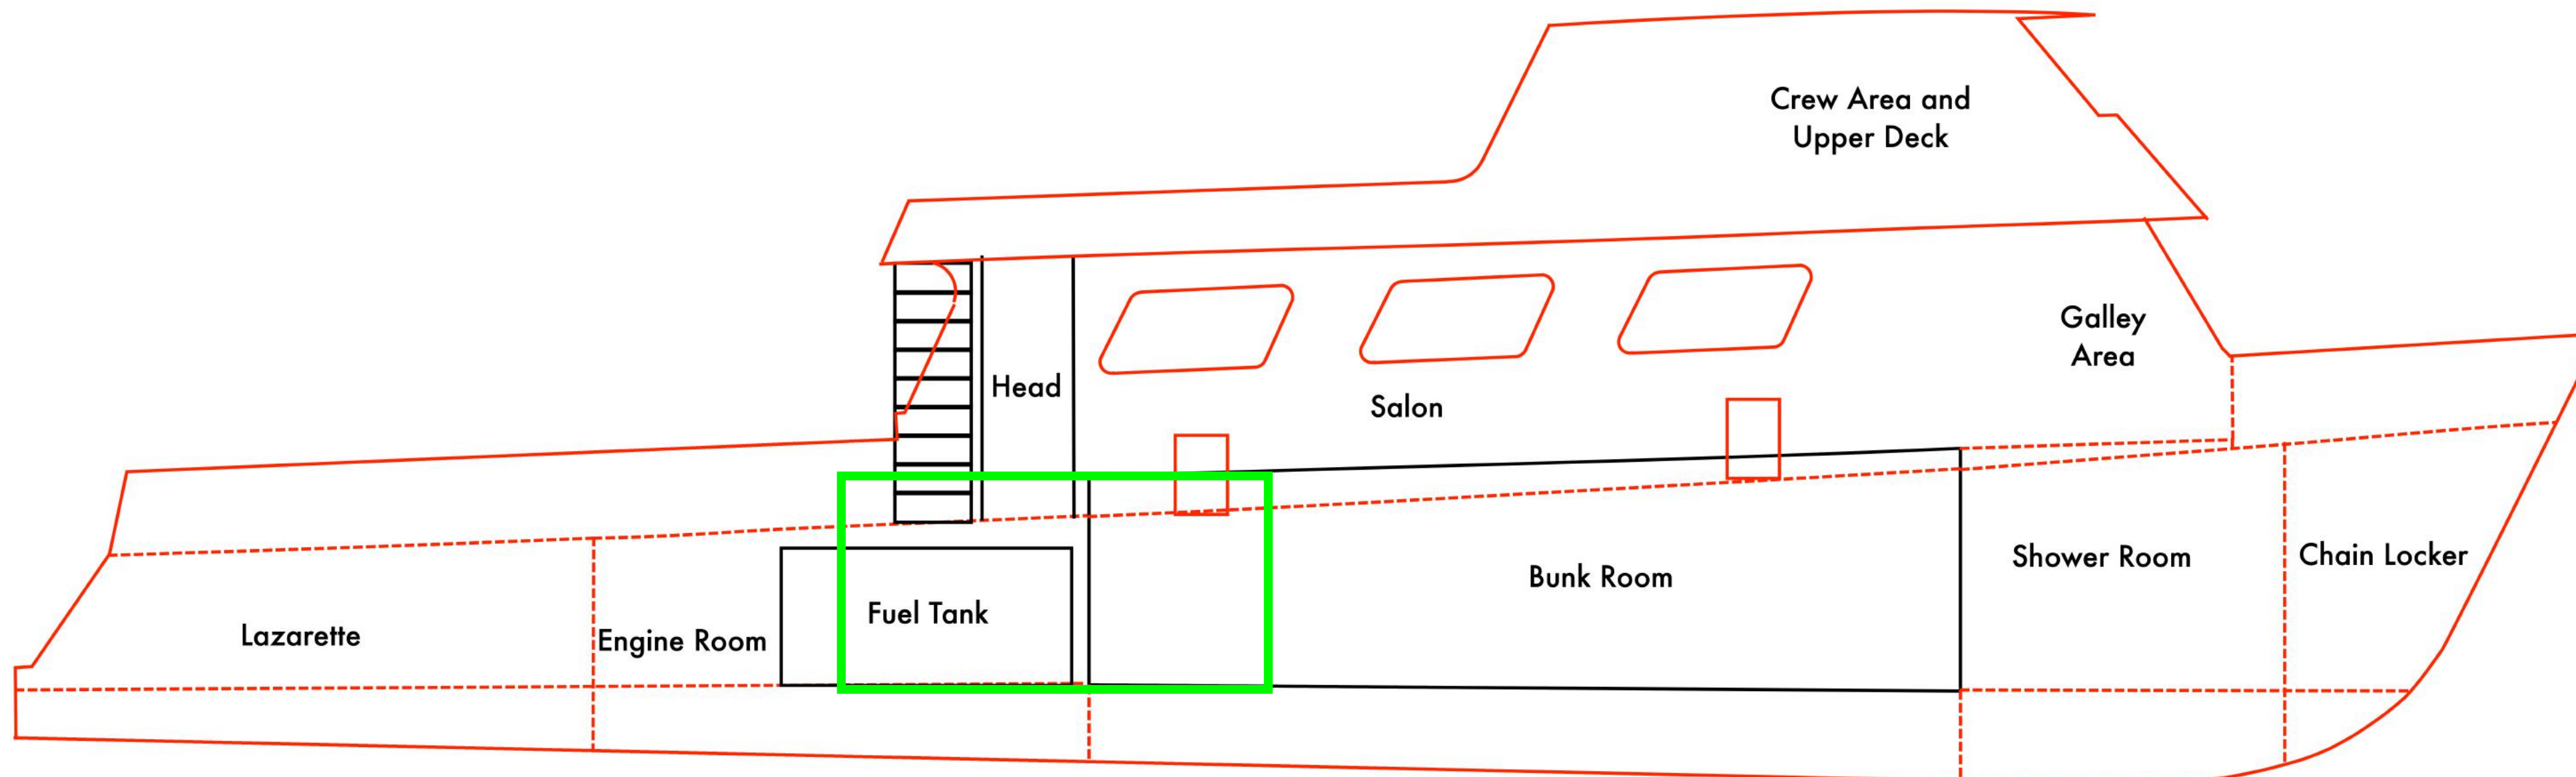

COMMERCIAL PASSENGER BOAT NO. 7502  
 OUTBOARD PROFILE & DECK ARRANGEMENT  
 SCALE 1" = 1'-0"  
 SEAWAY BOAT CO. LONG BEACH, CALIF. DWG NO. 2

BOAT NO. 7502 DE  
 PROFILE & DECK  
 ARRANGEMENT  
 SCALE 1" = 1'-0"  
 SEAWAY BOAT CO.  
 LONG BEACH, CALIF.

**Dive Boat Conception  
General Layout  
Version of 07 December 2021**

**For Use of Team Members Only**

Revision History	
07.09.21	Added Aft Engine Control, Fire Main and Cable Openings
12.05.21	Added Location of Split in Starboard Fuel Tank and Rusted Hole in Port Fuel Tank
12.07.21	Added Location of Fuel Shutoff Valves