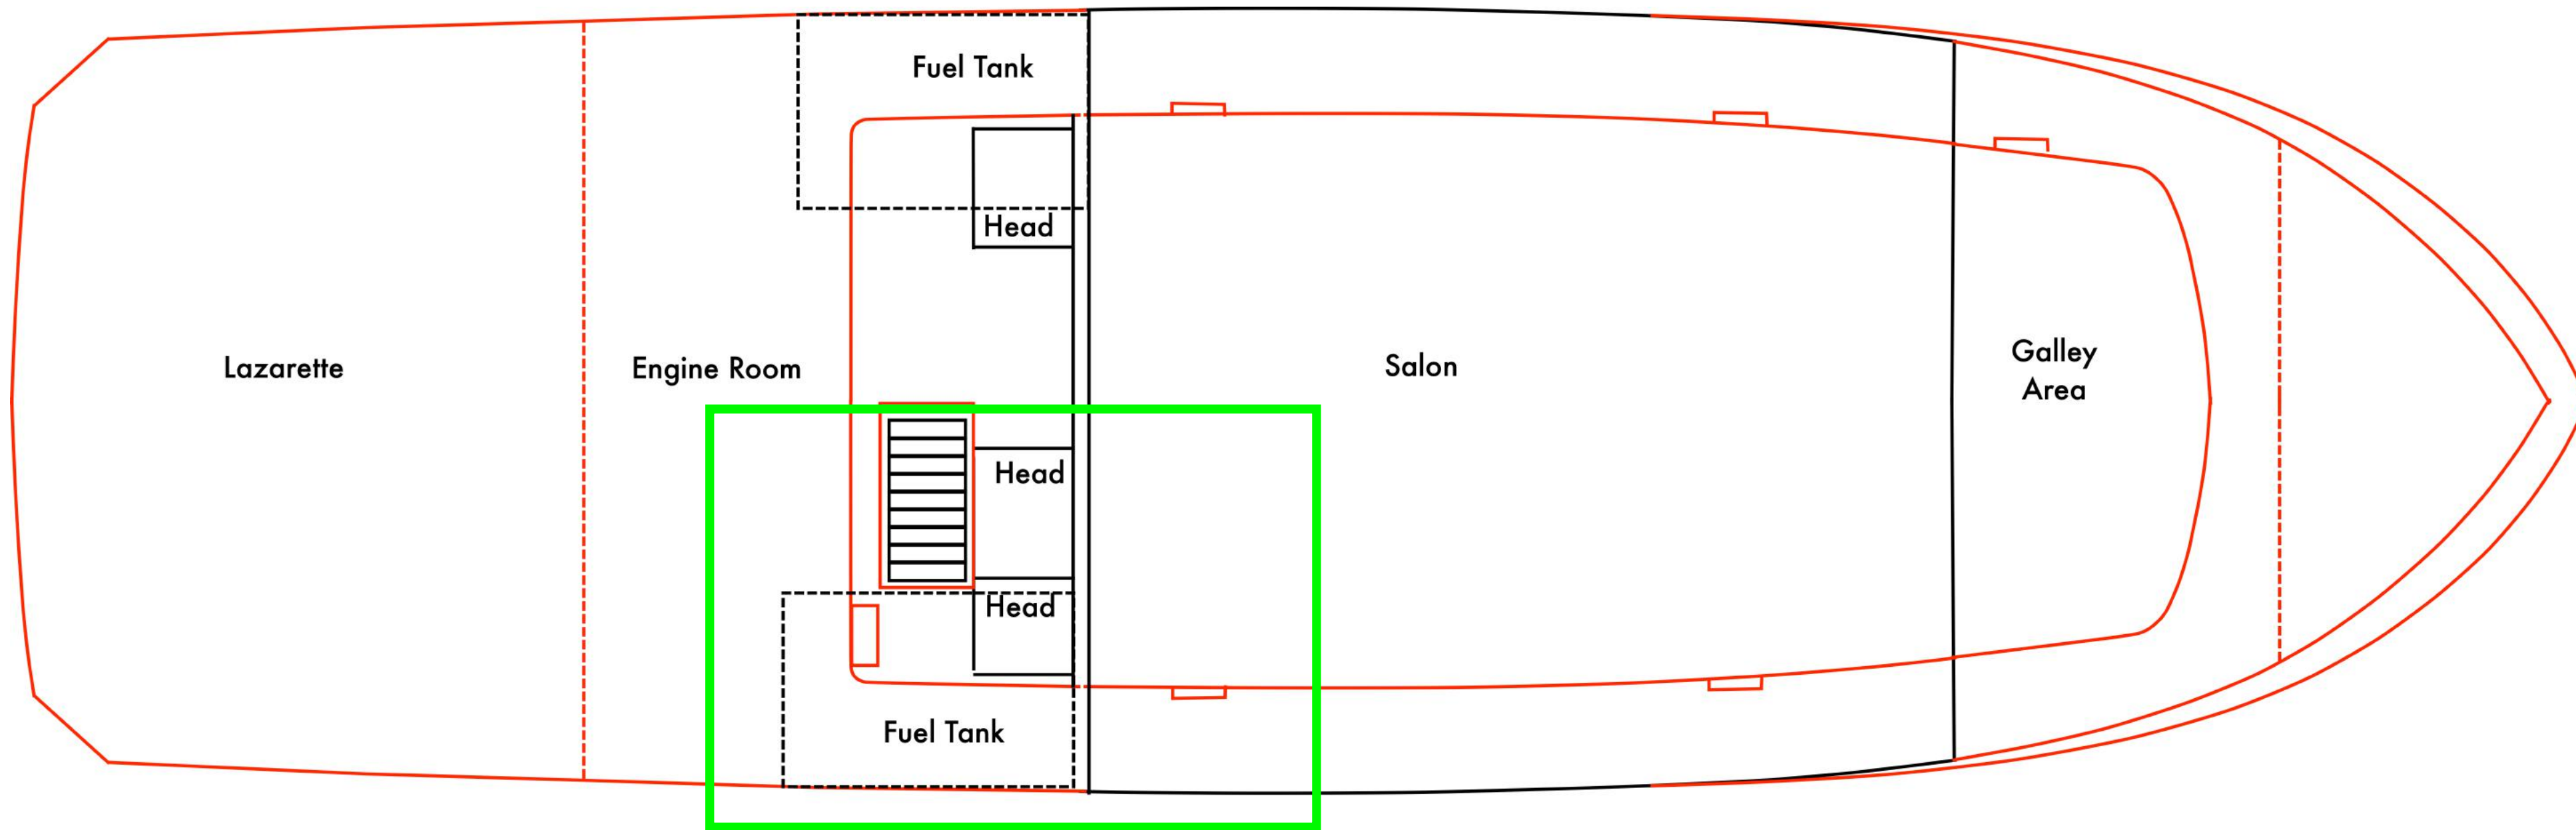

COMMERCIAL PASSENGER BOAT NO. 7502  
 OUTBOARD PROFILE & DECK ARRANGEMENT  
 SCALE 1" = 1'-0"  
 SEAWAY BOAT CO. LONG BEACH, CALIF. DWG NO. 2

BOAT NO. 7502 DE  
 PROFILE & DECK  
 ARRANGEMENT  
 SCALE 1" = 1'-0"  
 SEAWAY BOAT CO.  
 LONG BEACH, CALIF.

**Dive Boat Conception  
General Layout  
Version of 07 December 2021**

**For Use of Team Members Only**

Revision History	
07.09.21	Added Aft Engine Control, Fire Main and Cable Openings
12.05.21	Added Location of Split in Starboard Fuel Tank and Rusted Hole in Port Fuel Tank
12.07.21	Added Location of Fuel Shutoff Valves