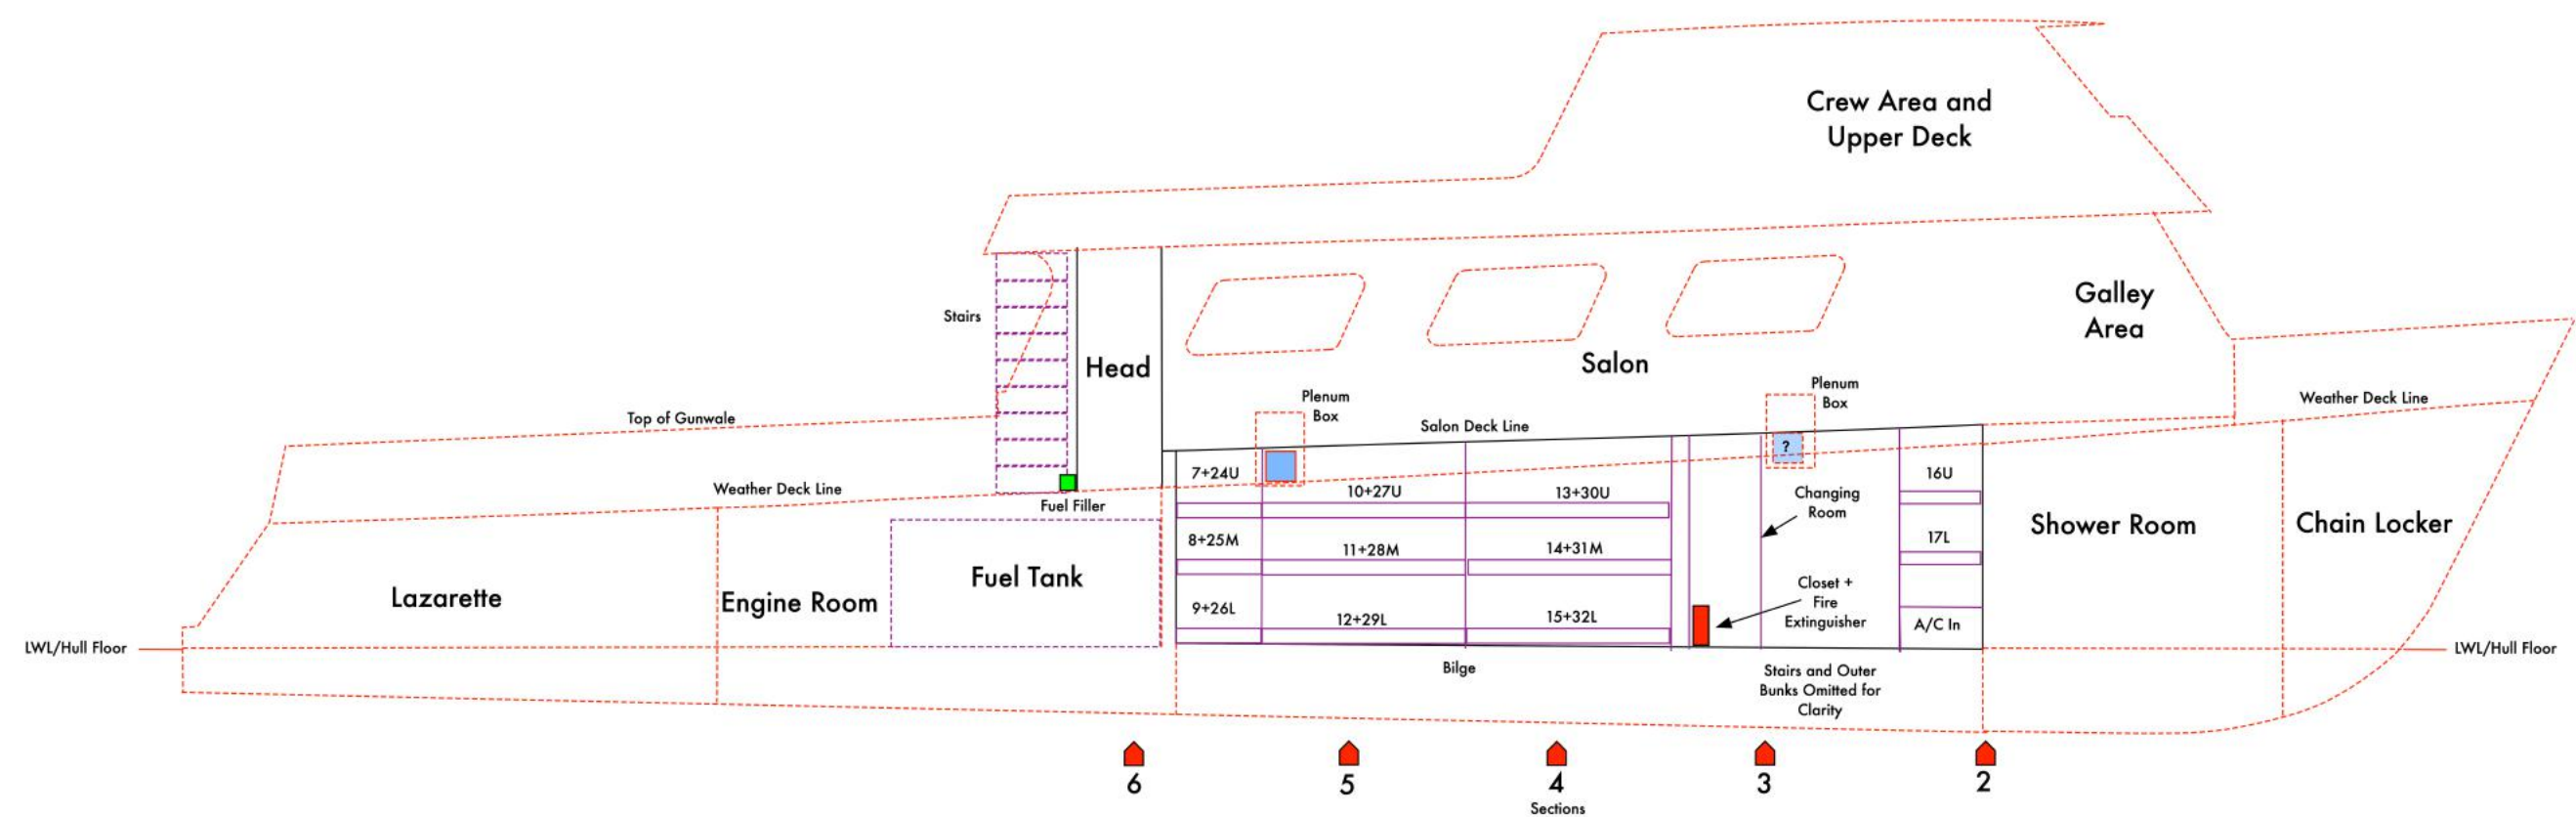

COMMERCIAL PASSENGER BOAT NO. 7502  
 OUTBOARD PROFILE & DECK ARRANGEMENT  
 SCALE 1" = 1'-0"  
 SEAWAY BOAT CO. LONG BEACH, CALIF. DWG NO. 2

BOAT NO. 7502 DE  
 PROFILE & DECK  
 ARRANGEMENT  
 SCALE 1" = 1'-0"  
 SEAWAY BOAT CO.  
 LONG BEACH, CALIF.

**Dive Boat Conception  
General Layout  
Version of 07 December 2021**

**For Use of Team Members Only**

Revision History	
07.09.21	Added Aft Engine Control, Fire Main and Cable Openings
12.05.21	Added Location of Split in Starboard Fuel Tank and Rusted Hole in Port Fuel Tank
12.07.21	Added Location of Fuel Shutoff Valves

t of the Boat - RIP ALL THOSE LOST

1:09

MORE VIDEOS  
Play (k)

Skip All Ads  
Experience A Peaceful Internet!  
adremover.org