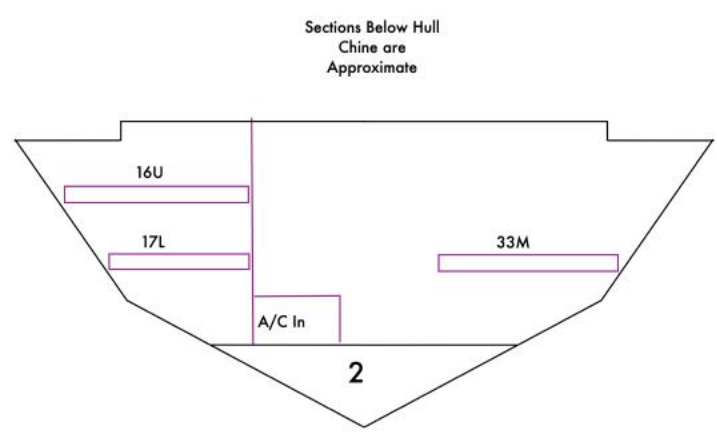

COMMERCIAL PASSENGER BOAT NO. 7502  
 OUTBOARD PROFILE & DECK ARRANGEMENT  
 SCALE 1" = 1'-0"  
 SEAWAY BOAT CO. LONG BEACH, CALIF. DWG NO. 2

BOAT NO. 7502 DE  
 PROFILE & DECK  
 ARRANGEMENT  
 SCALE 1" = 1'-0"  
 SEAWAY BOAT CO.  
 LONG BEACH, CALIF.