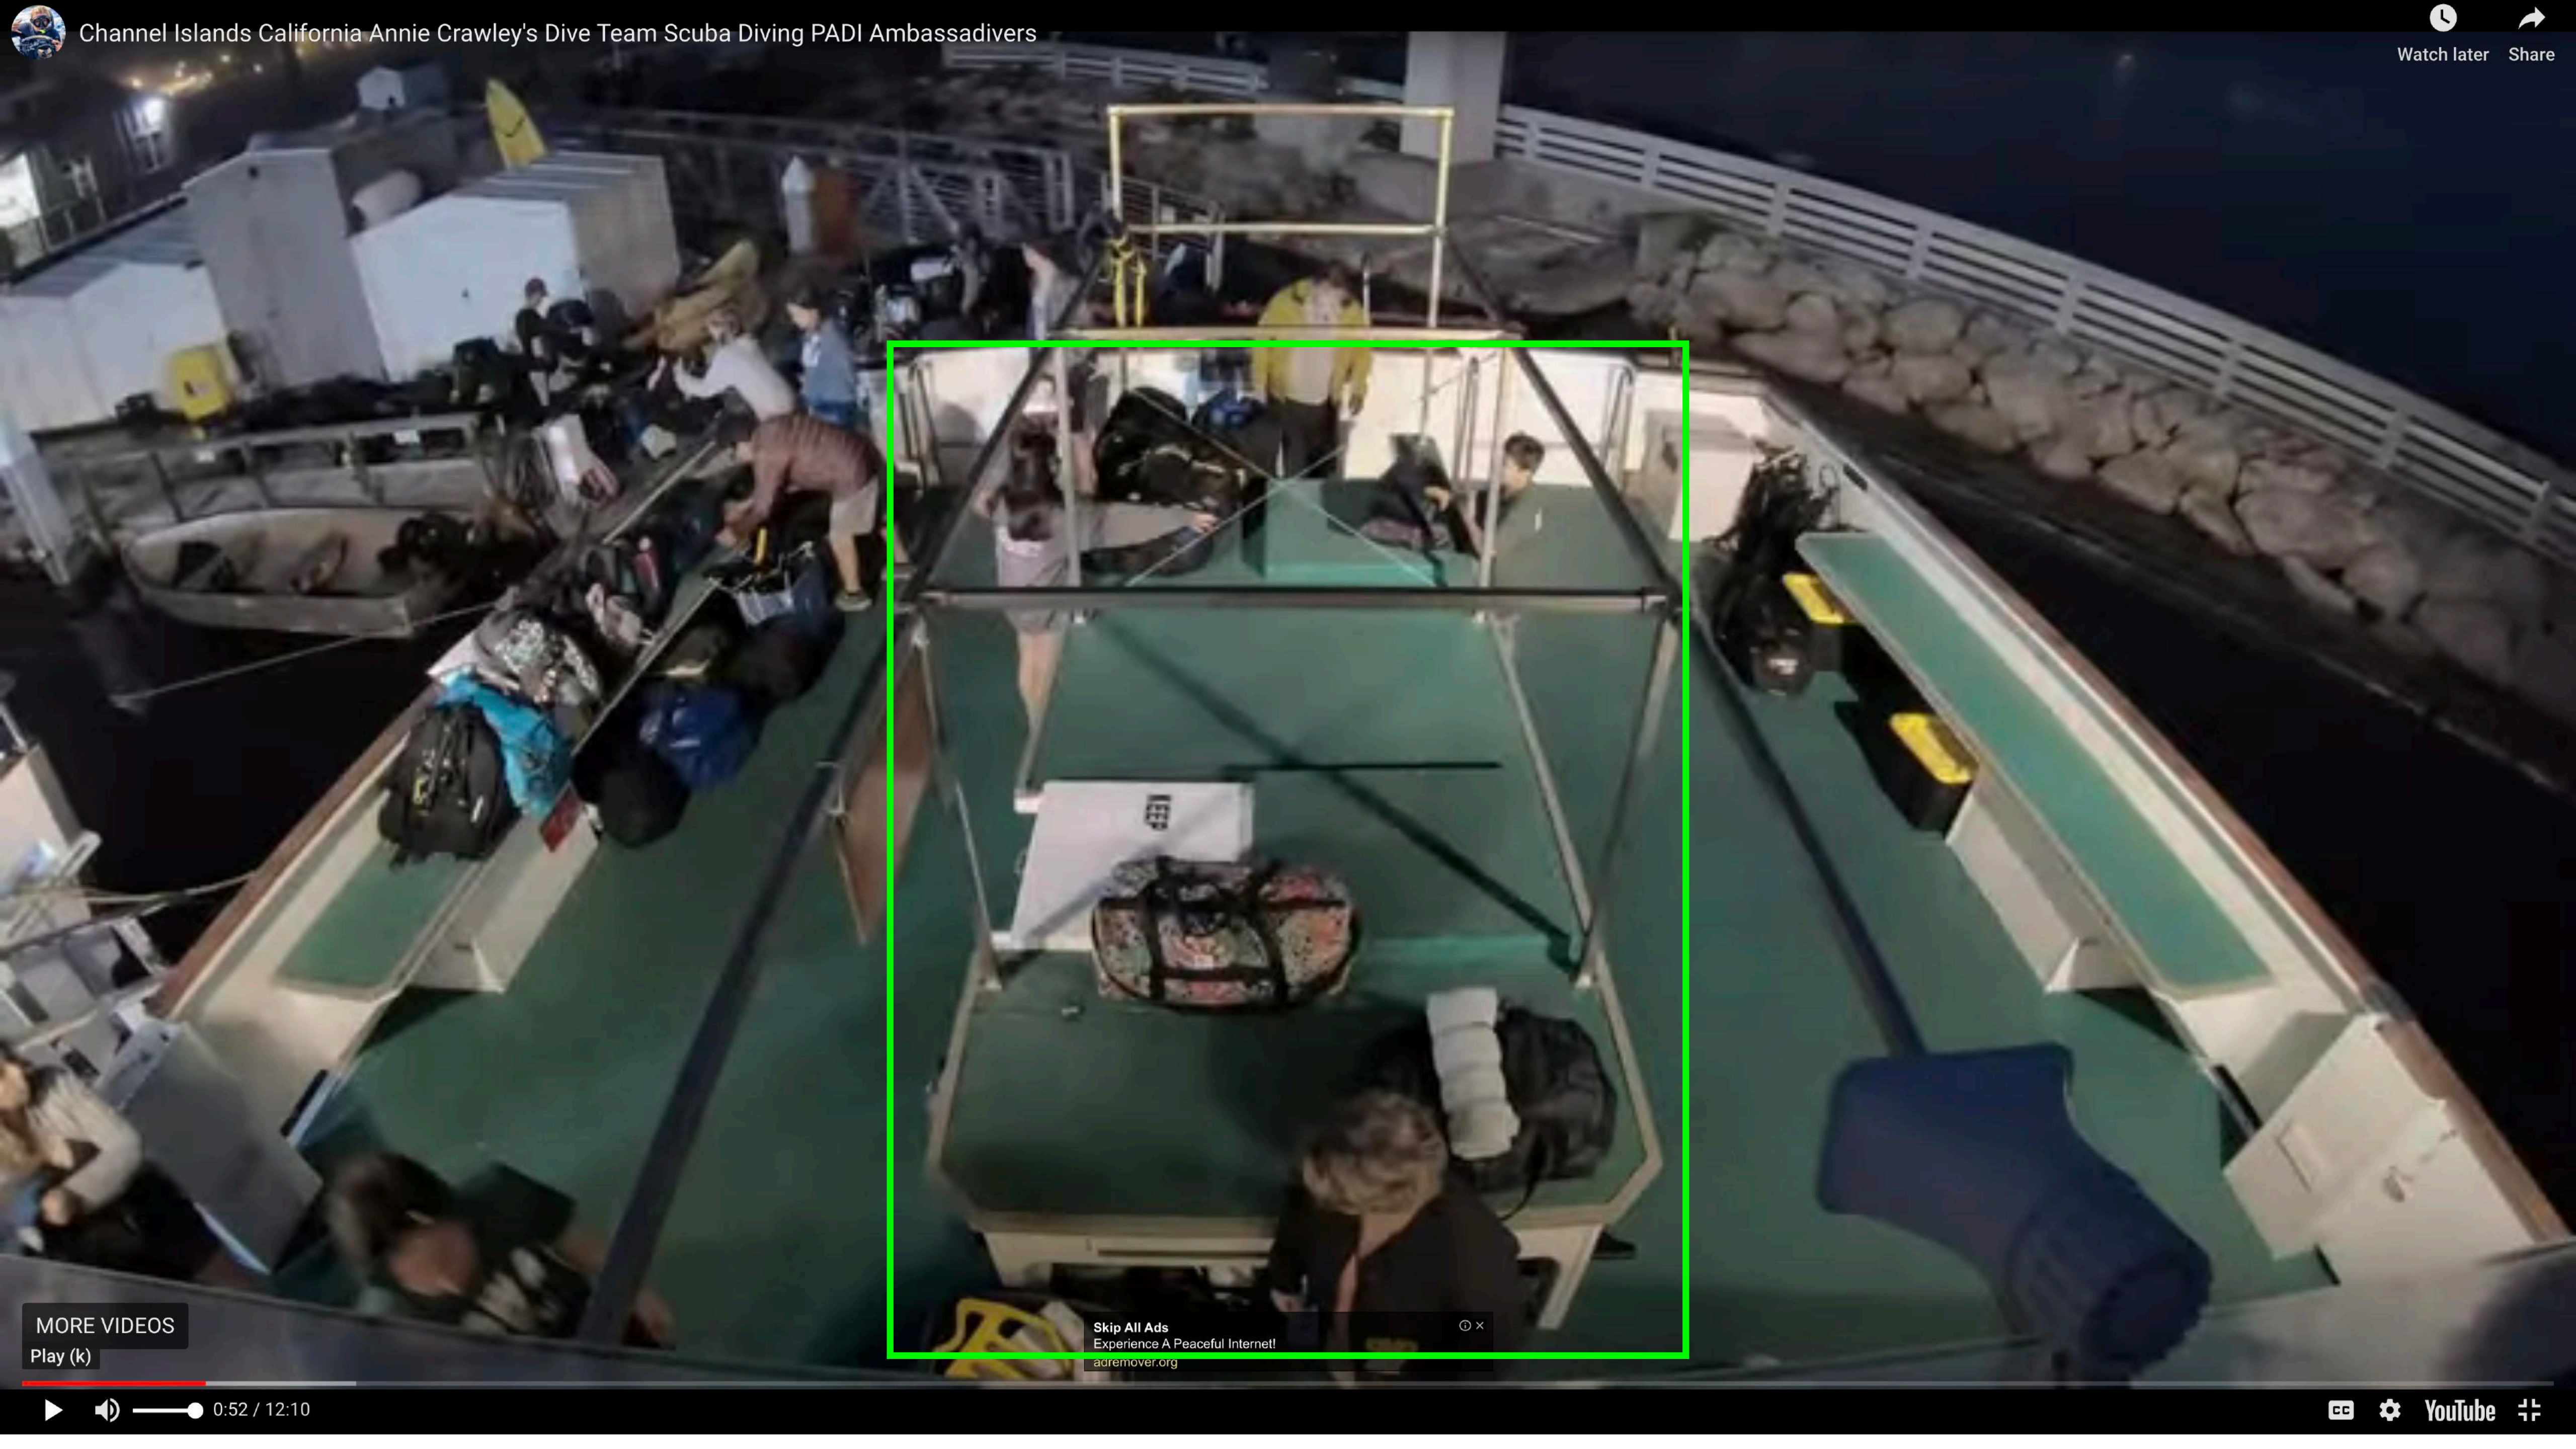

MORE VIDEOS
Play (k)

Skip All Ads
Experience A Peaceful Internet!
adremover.org