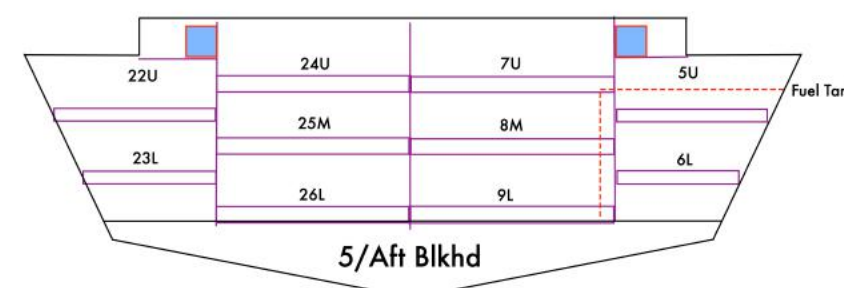

COMMERCIAL PASSENGER BOAT NO. 7502  
 OUTBOARD PROFILE & DECK ARRANGEMENT  
 SCALE 1" = 1'-0"  
 SEAWAY BOAT CO. LONG BEACH, CALIF. DWG NO. 2

BOAT NO. 7502 DE  
 PROFILE & DECK  
 ARRANGEMENT  
 SCALE 1" = 1'-0"  
 SEAWAY BOAT CO.  
 LONG BEACH, CALIF.