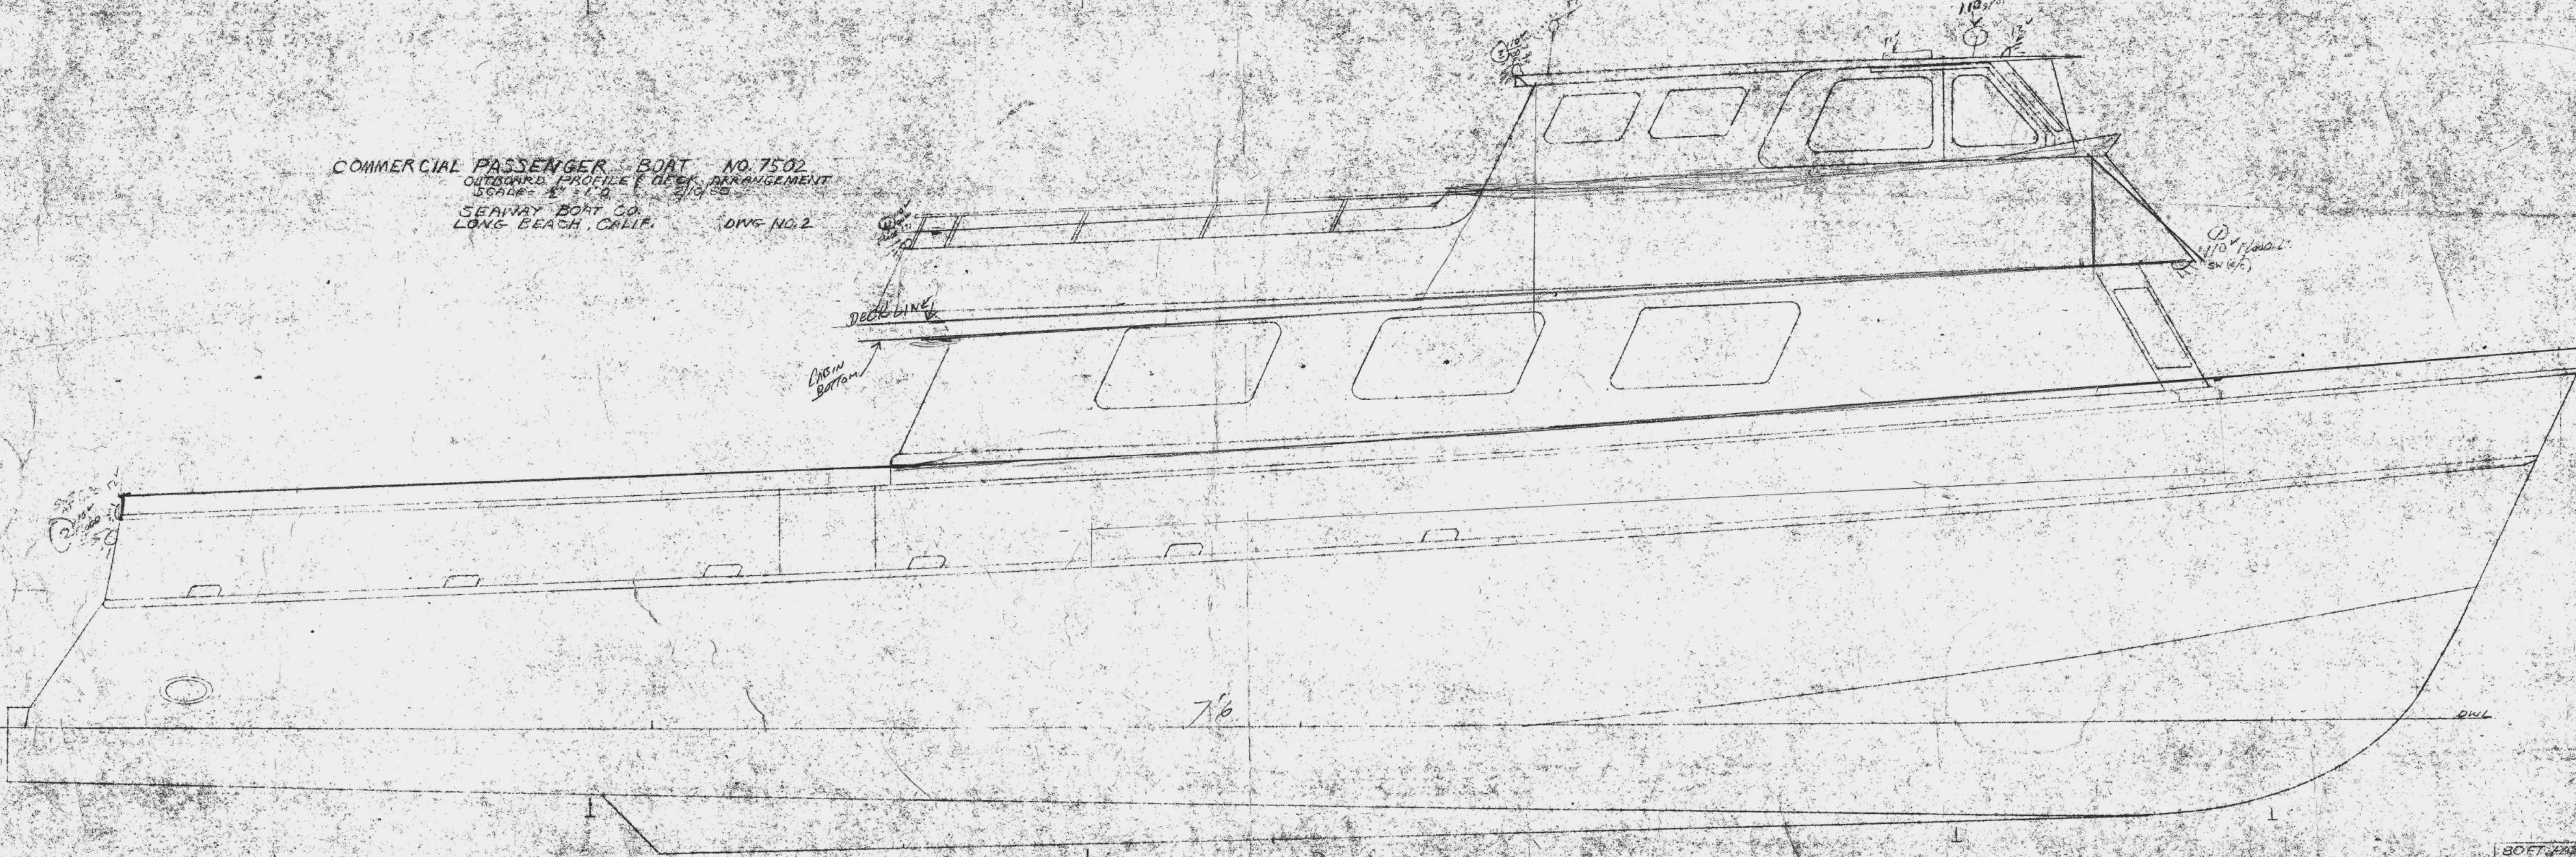

COMMERCIAL PASSENGER BOAT NO. 7502  
 OUTBOARD PROFILE & DECK ARRANGEMENT  
 SCALE 1" = 1'-0"  
 SEAWAY BOAT CO. LONG BEACH, CALIF. DWG NO. 2

BOAT NO. 7502 DE  
 PROFILE & DECK  
 ARRANGEMENT  
 SCALE 1" = 1'-0"  
 SEAWAY BOAT CO.  
 LONG BEACH, CALIF.

**Dive Boat Conception  
General Layout  
Version of 07 December 2021**

**For Use of Team Members Only**

Revision History	
07.09.21	Added Aft Engine Control, Fire Main and Cable Openings
12.05.21	Added Location of Split in Starboard Fuel Tank and Rusted Hole in Port Fuel Tank
12.07.21	Added Location of Fuel Shutoff Valves