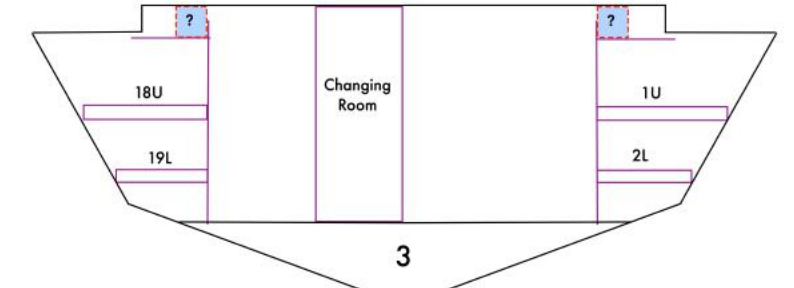

COMMERCIAL PASSENGER BOAT NO. 7502  
 OUTBOARD PROFILE & DECK ARRANGEMENT  
 SCALE 1" = 1'-0"  
 SEAWAY BOAT CO. LONG BEACH, CALIF. DWG NO. 2

BOAT NO. 7502 DE  
 PROFILE & DECK  
 ARRANGEMENT  
 SCALE 1" = 1'-0"  
 SEAWAY BOAT CO.  
 LONG BEACH, CALIF.