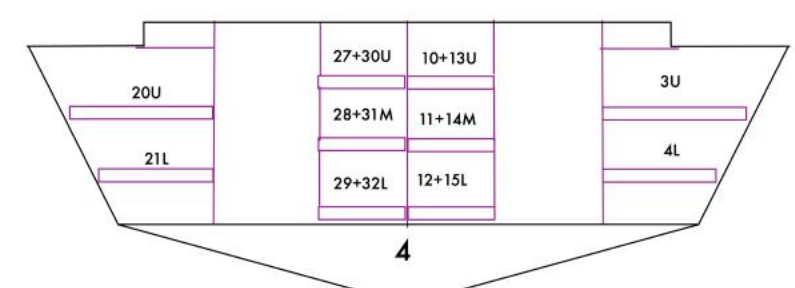

COMMERCIAL PASSENGER BOAT NO. 7502  
 OUTBOARD PROFILE & DECK ARRANGEMENT  
 SCALE 1" = 1'-0"  
 SEAWAY BOAT CO. LONG BEACH, CALIF. DWG NO. 2

BOAT NO. 7502 DE  
 PROFILE & DECK  
 ARRANGEMENT  
 SCALE 1" = 1'-0"  
 SEAWAY BOAT CO.  
 LONG BEACH, CALIF.